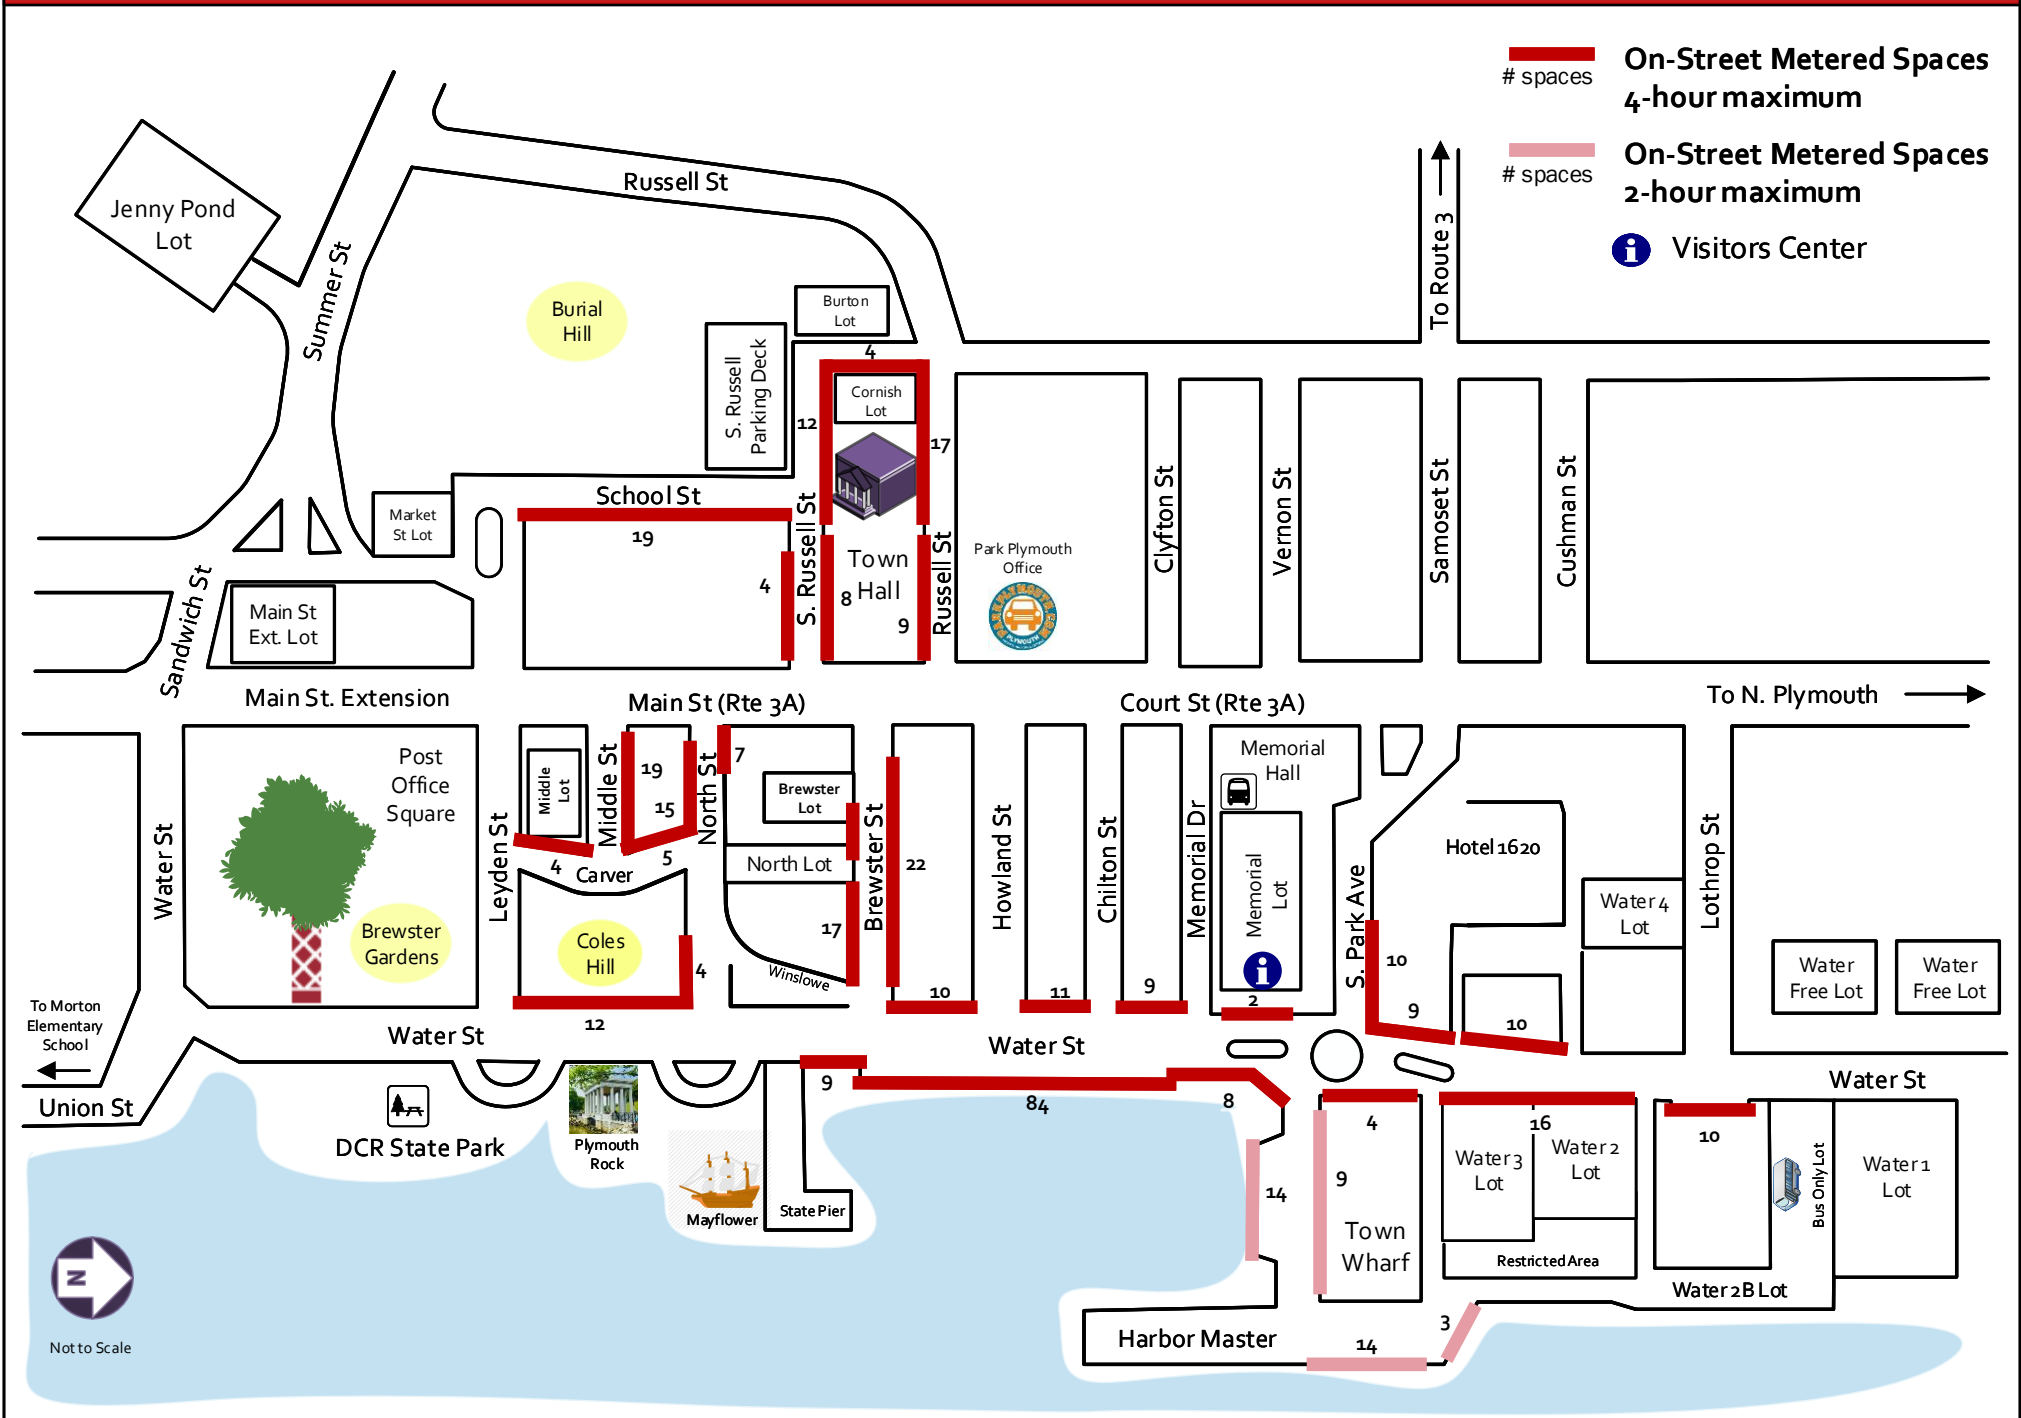

# Short-Term Paid On-Street Parking Spaces (2- to 4-hours)

Not to Scale