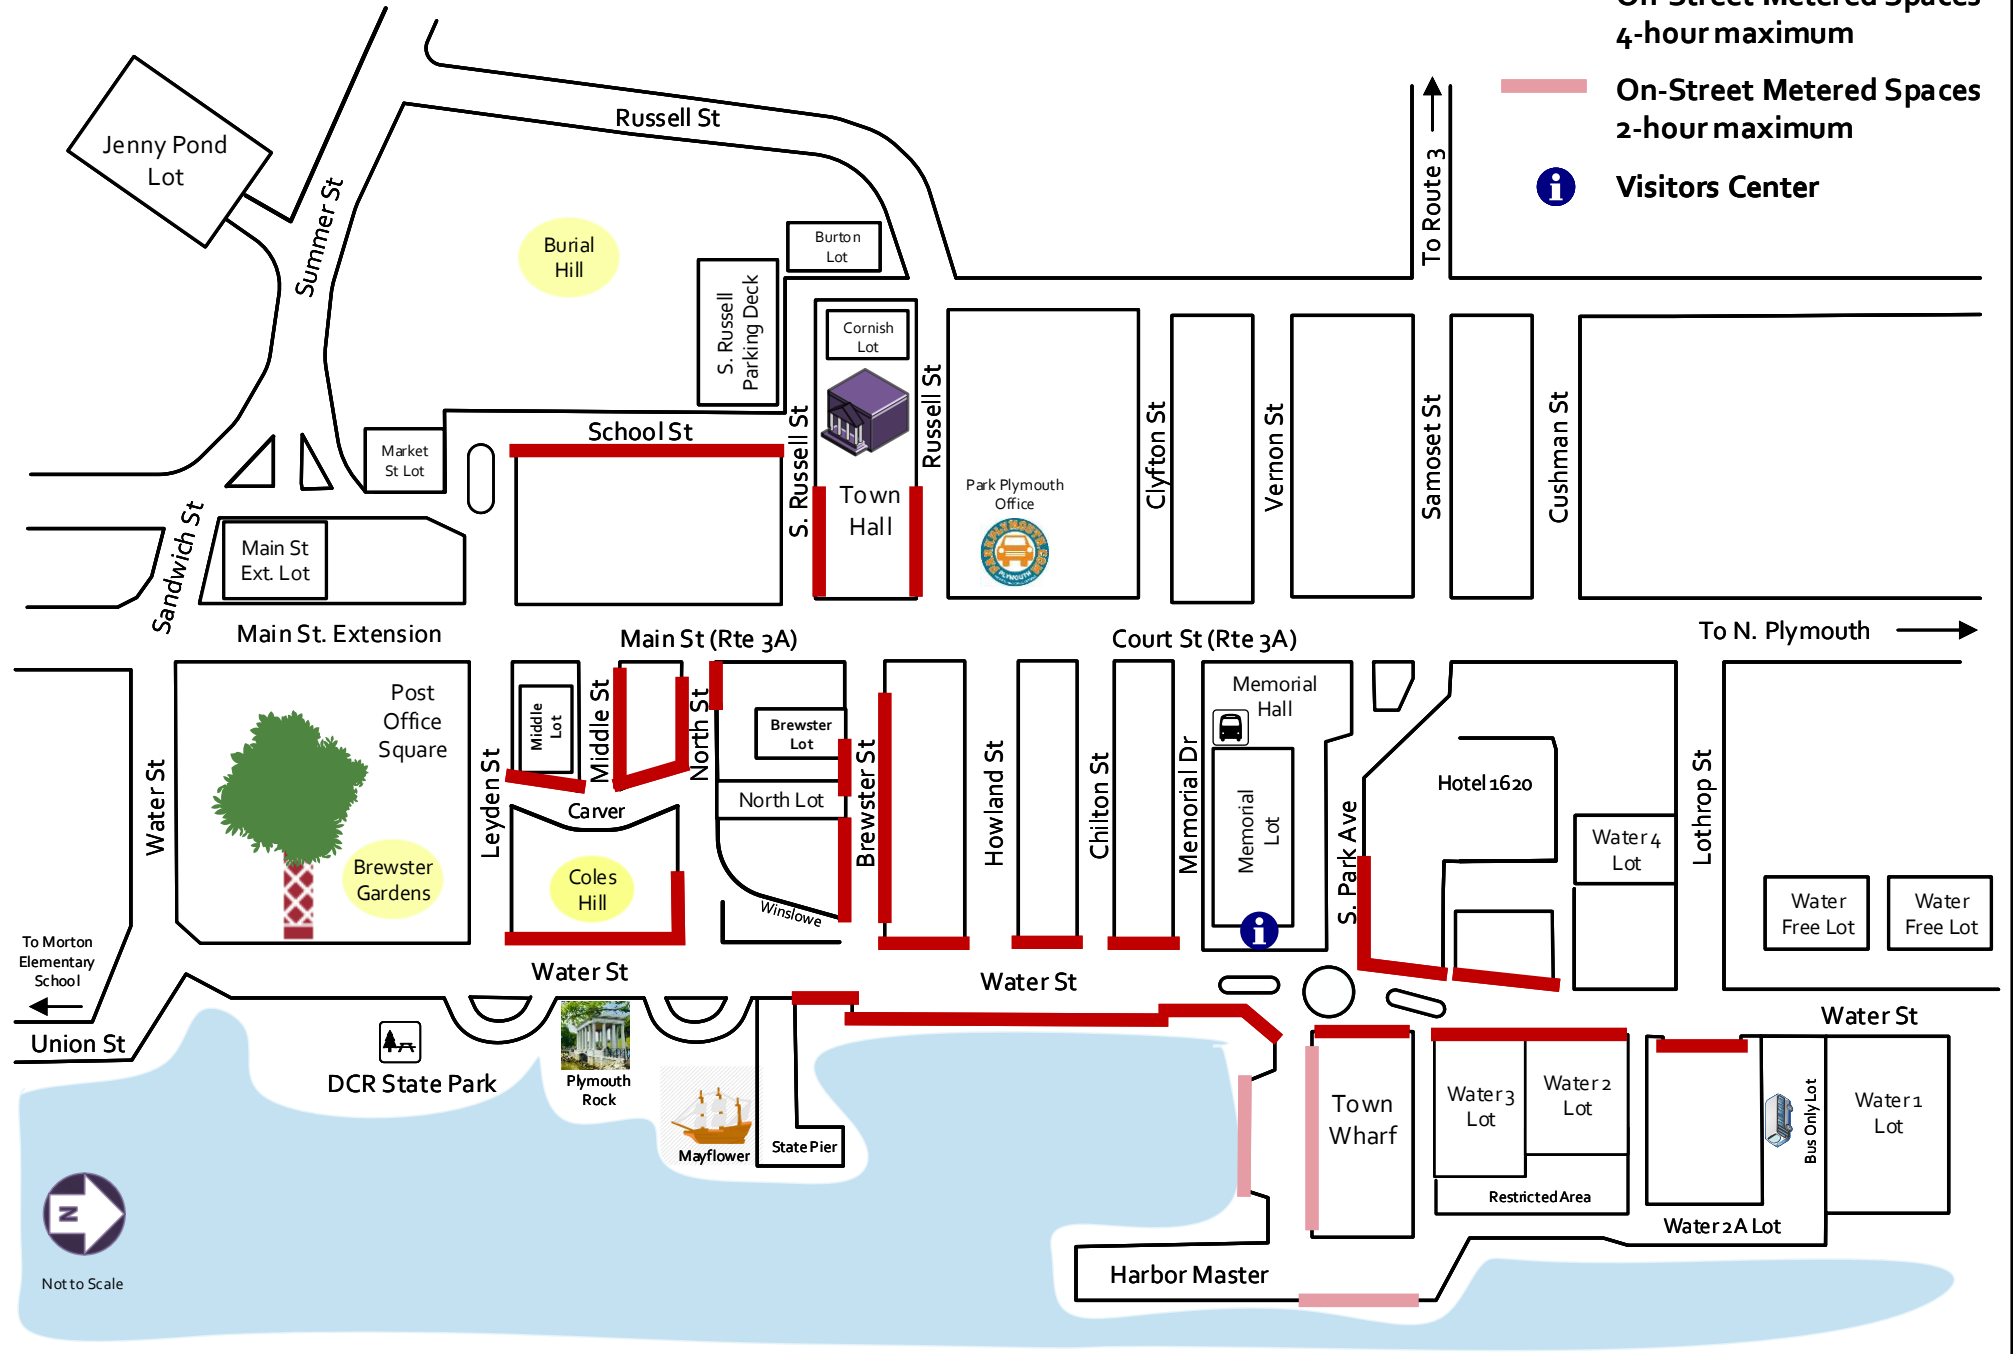

# Short-Term Paid On-Street Parking Spaces (2- to 4-hours)

-  On-Street Metered Spaces 4-hour maximum
-  On-Street Metered Spaces 2-hour maximum
-  Visitors Center

Not to Scale