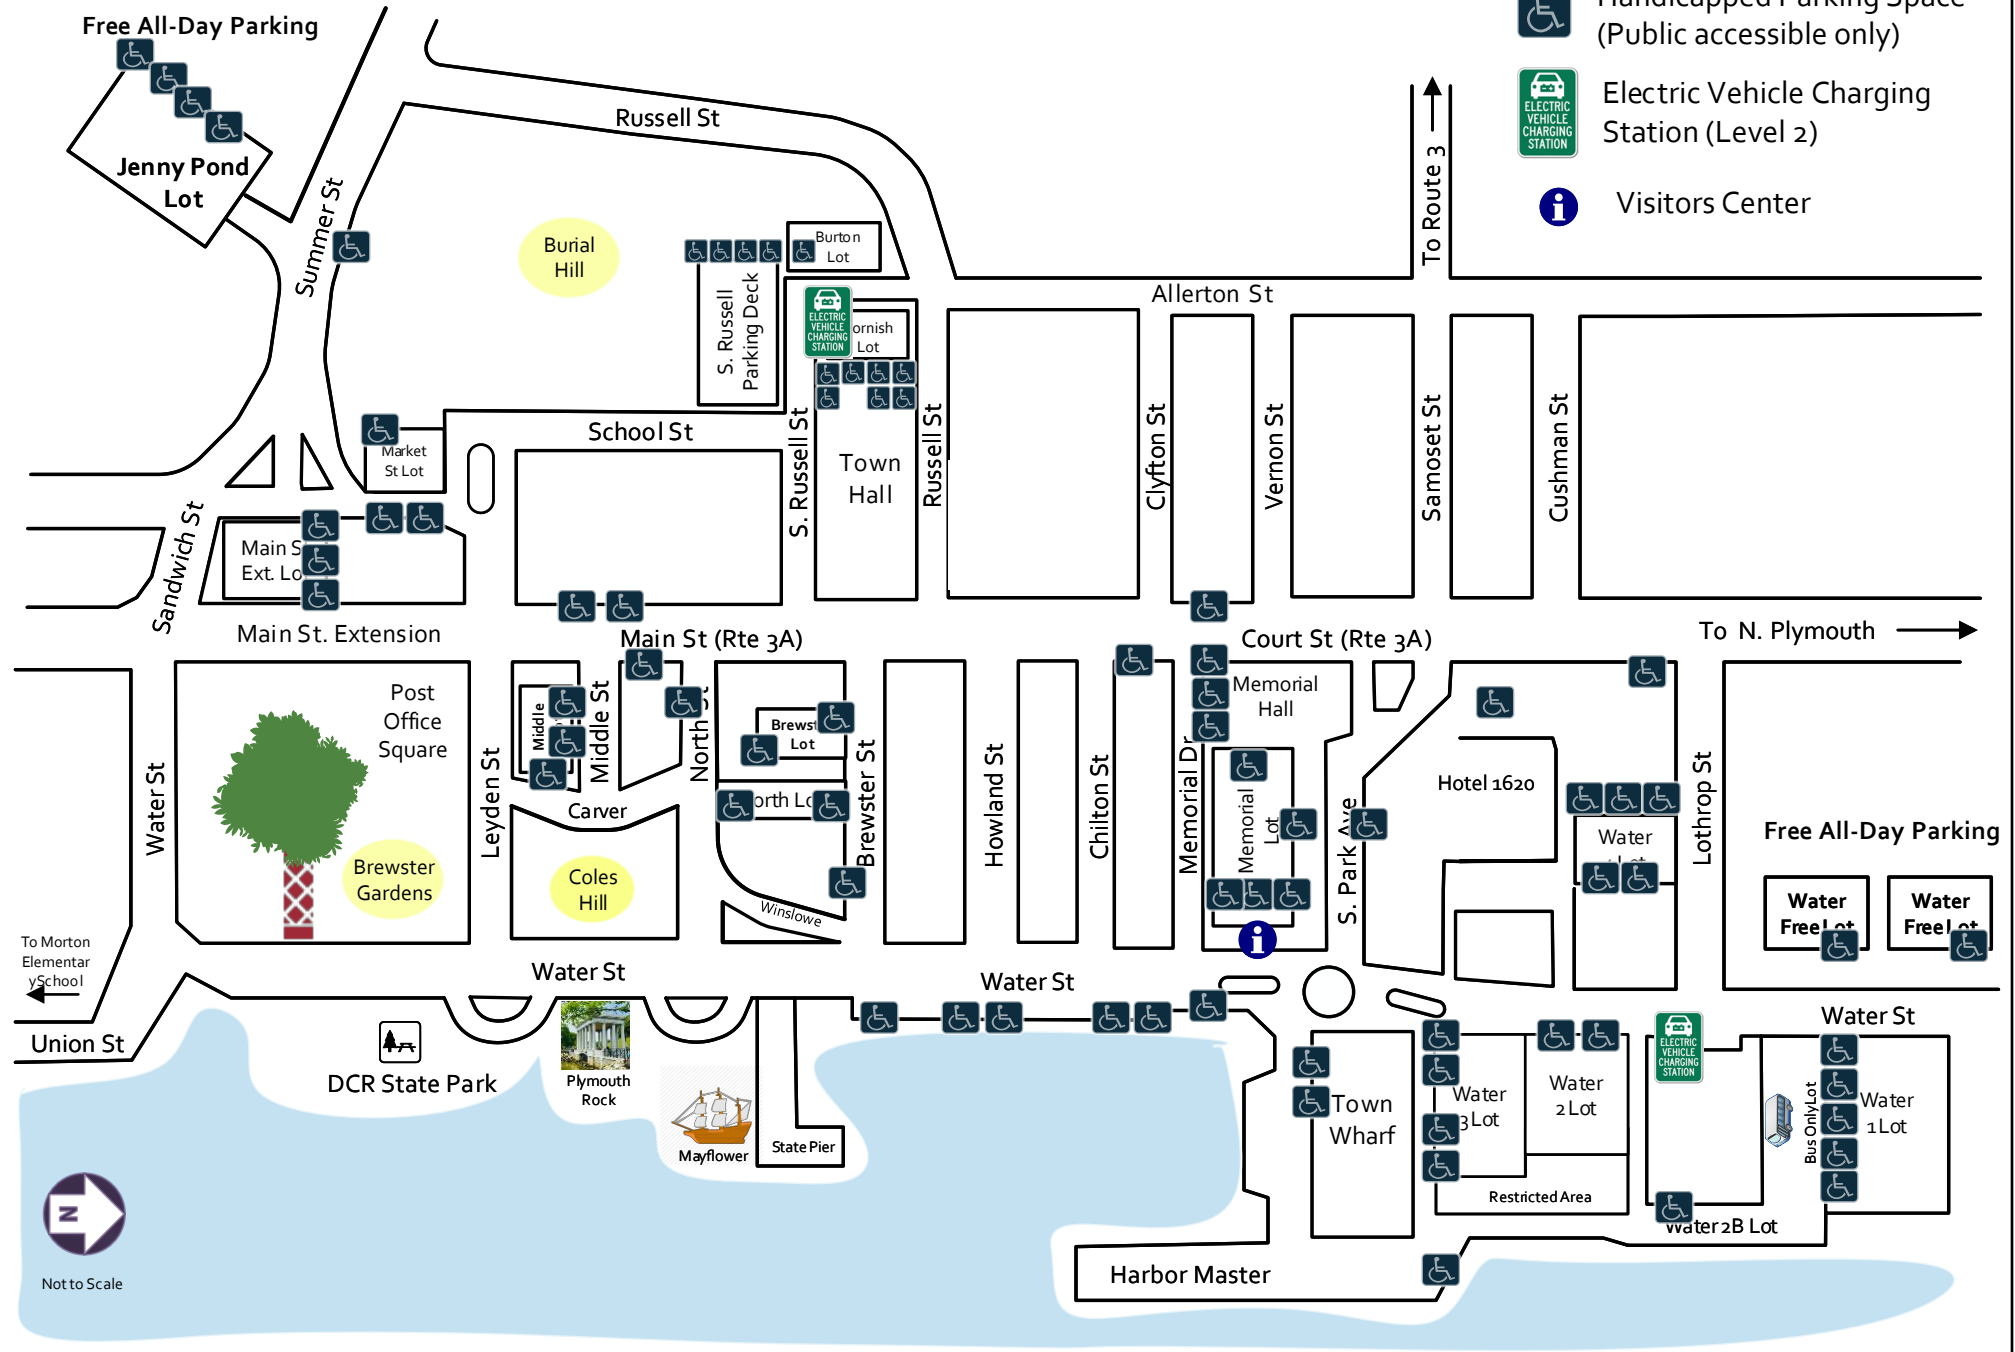

Handicapped Parking Spaces / EV Charging Station Locations

-  Handicapped Parking Space (Public accessible only)
-  Electric Vehicle Charging Station (Level 2)
-  Visitors Center

Not to Scale